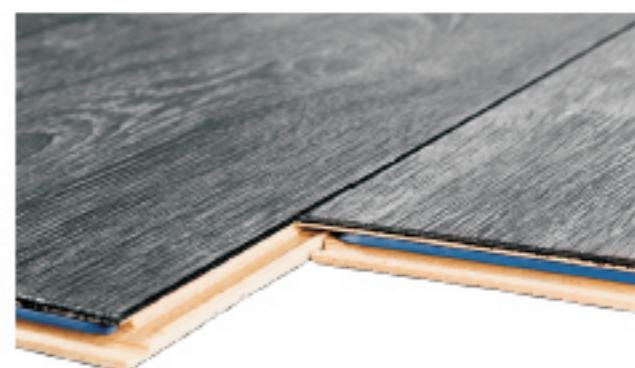

- **5G CLICK**
- **E0**
- **AC4**