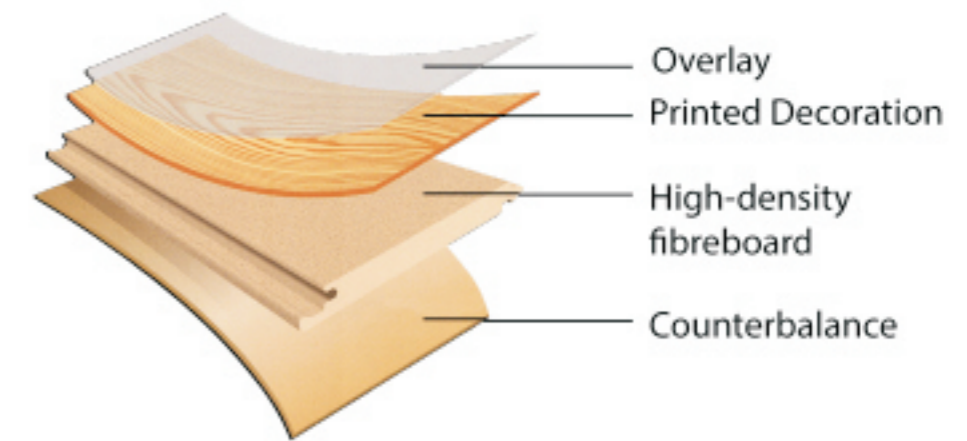

Maintenance Tips:

-Do keep laminate & hard surface clean or household vinegar on-hand for light mopping

-Do use a dust mop and wipe away dirt with a clean cotton cloth

-Do use a vacuum with a hard floor attachment that does Not contain rotary brush head that might cause scratches

-Do not use a steam mop on your laminate floor

-Do not use soap or detergent-based cleaners on your laminate floor

-Do not allow spills to rest on your laminate floor for a long period

-To remove chocolate, grease, juice, cordials or wine, use lukewarm water and a non-abrasive cleaner (like ammonia and water or vinegar and water) with a soft

Abrasion
Resistant

Resistant to
light

Resistant to
the wheels
of chairs

Resistant to
stain

Resistant to
cigarette
burns

Anti-skidding

NPD